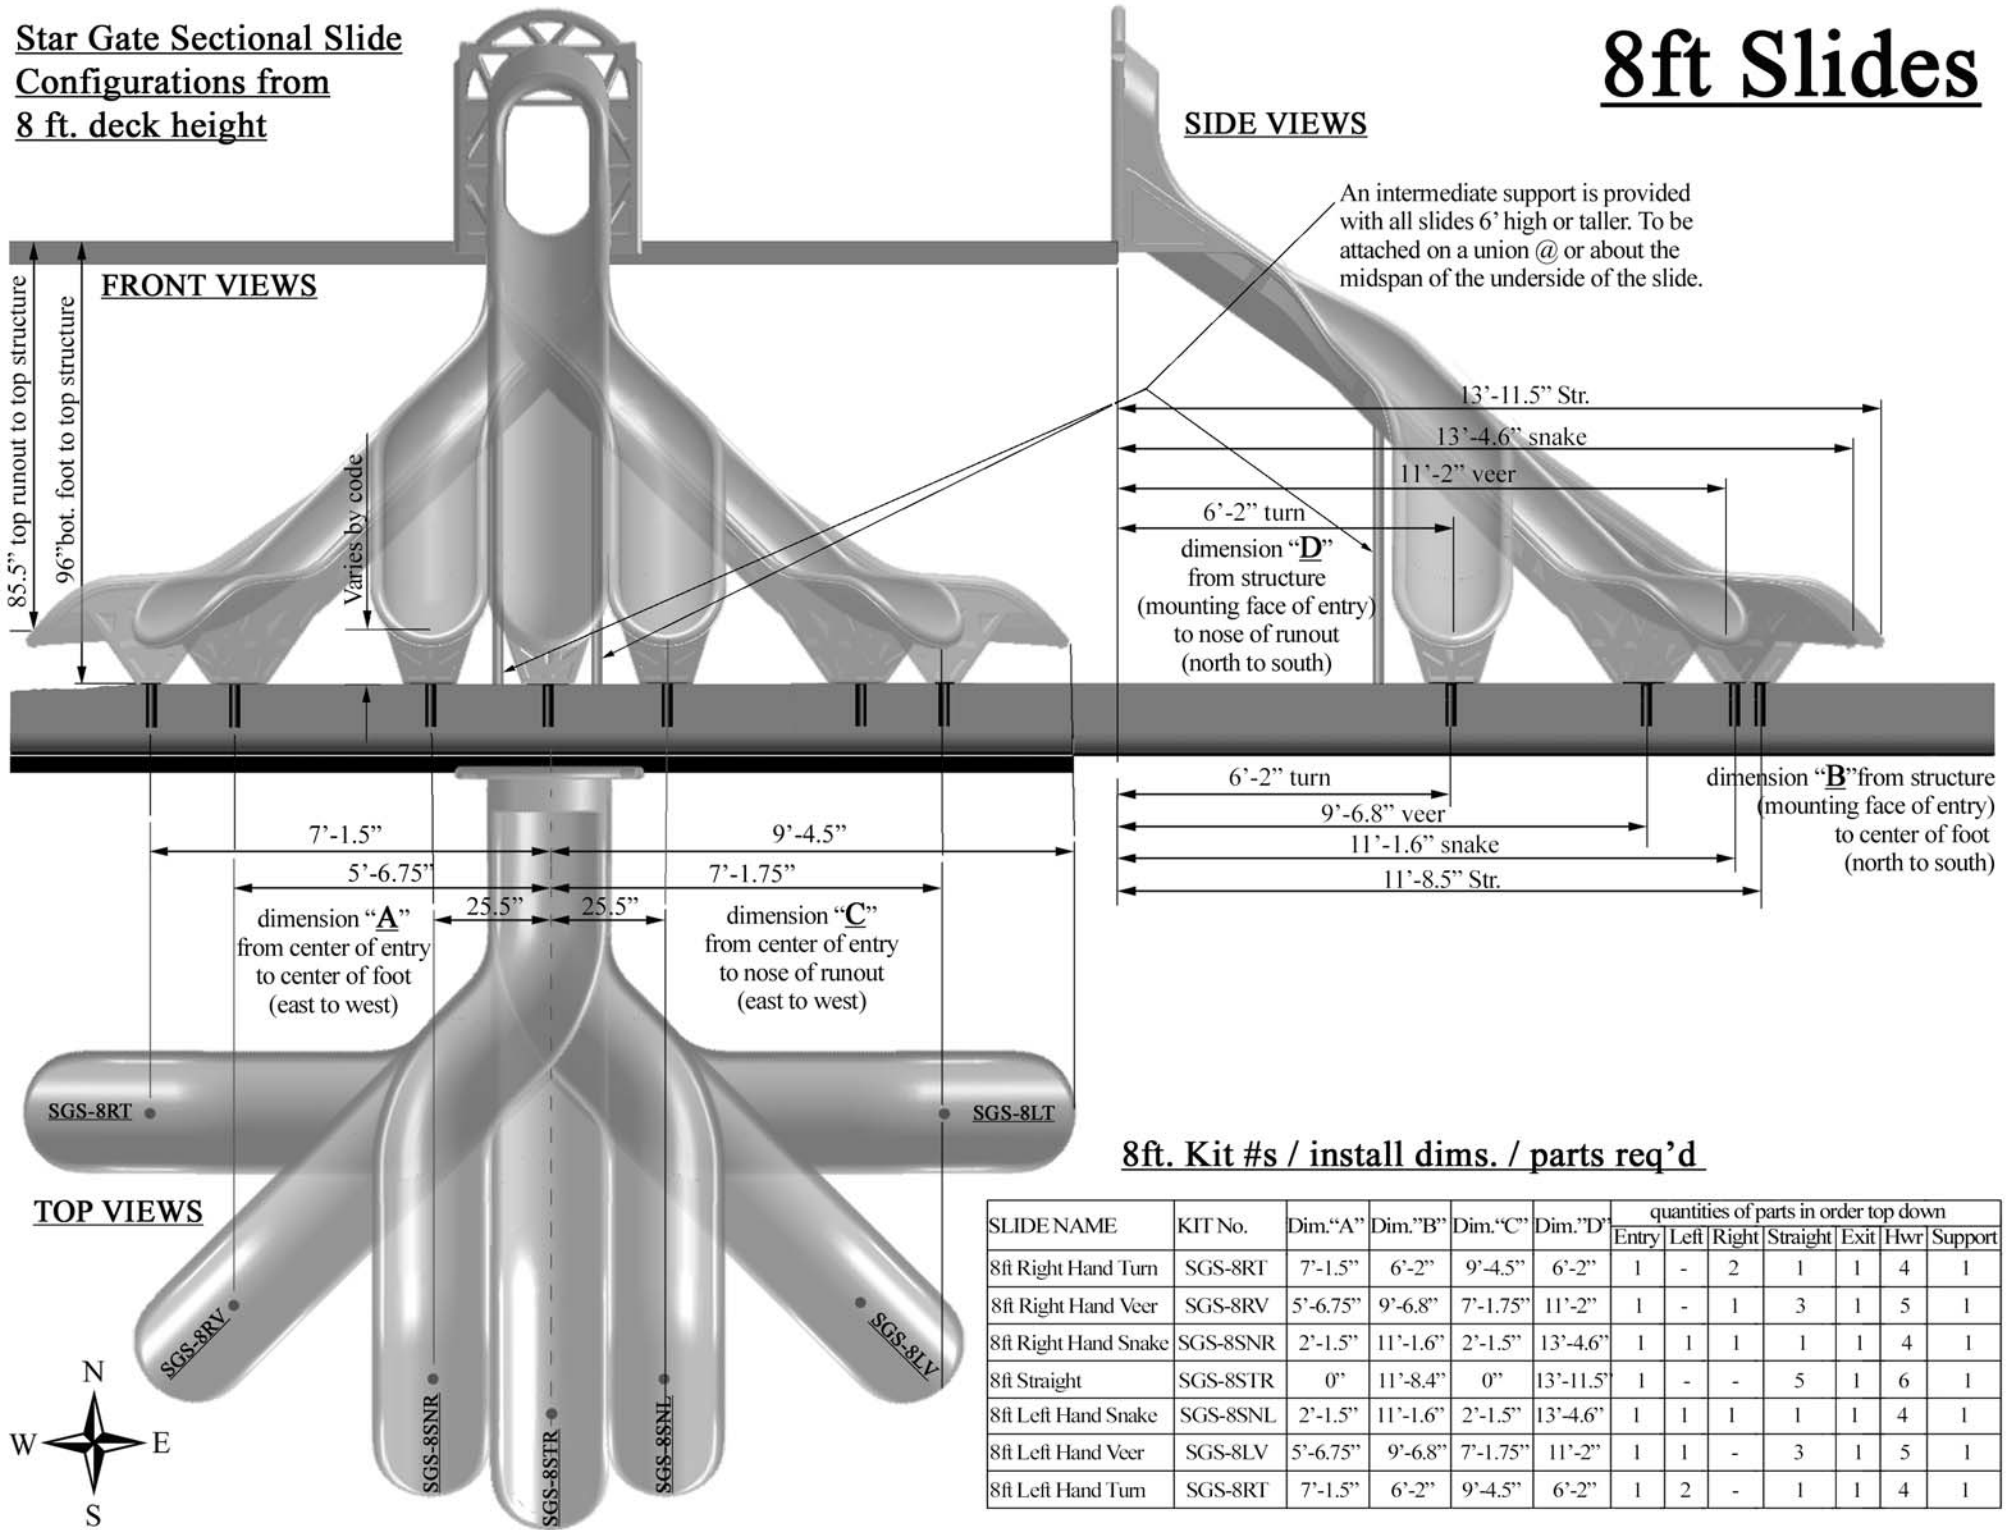

Star Gate Sectional Slide Configurations from 8 ft. deck height

8ft Slides

8ft. Kit #s / install dims. / parts req'd

SLIDE NAME	KIT No.	Dim."A"	Dim."B"	Dim."C"	Dim."D"	quantities of parts in order top down						
						Entry	Left	Right	Straight	Exit	Hwr	Support
8ft Right Hand Turn	SGS-8RT	7'-1.5"	6'-2"	9'-4.5"	6'-2"	1	-	2	1	1	4	1
8ft Right Hand Veer	SGS-8RV	5'-6.75"	9'-6.8"	7'-1.75"	11'-2"	1	-	1	3	1	5	1
8ft Right Hand Snake	SGS-8SNR	2'-1.5"	11'-1.6"	2'-1.5"	13'-4.6"	1	1	1	1	1	4	1
8ft Straight	SGS-8STR	0"	11'-8.4"	0"	13'-11.5"	1	-	-	5	1	6	1
8ft Left Hand Snake	SGS-8SNL	2'-1.5"	11'-1.6"	2'-1.5"	13'-4.6"	1	1	1	1	1	4	1
8ft Left Hand Veer	SGS-8LV	5'-6.75"	9'-6.8"	7'-1.75"	11'-2"	1	1	-	3	1	5	1
8ft Left Hand Turn	SGS-8RT	7'-1.5"	6'-2"	9'-4.5"	6'-2"	1	2	-	1	1	4	1